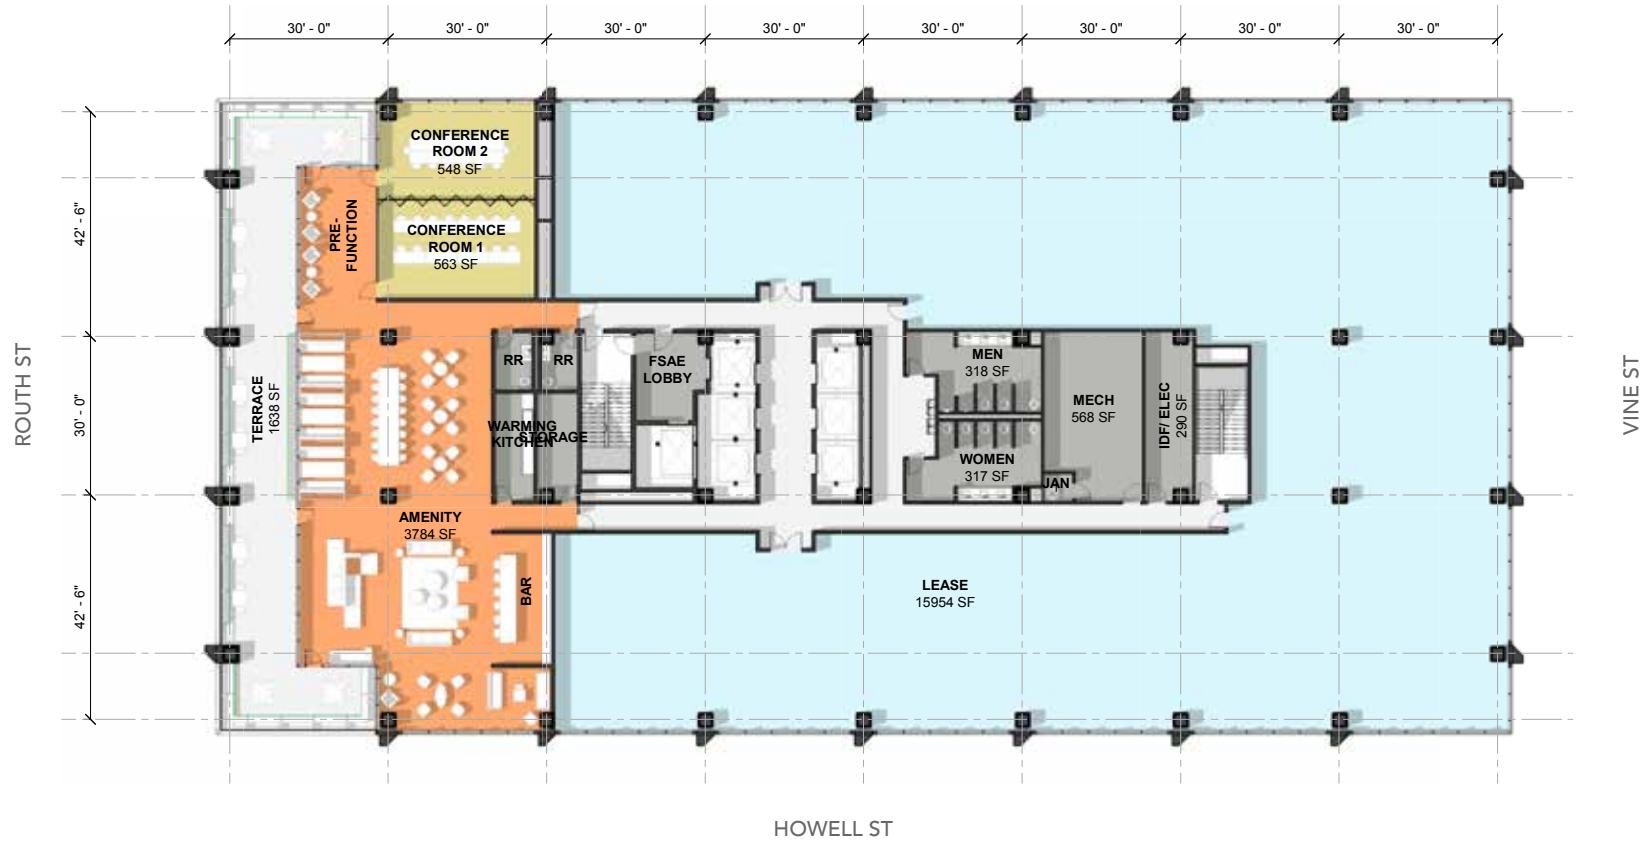

the QUAD

OFFICE FLOOR PLAN

FLOOR 12 19,900 RSF
 PENTHOUSE Office & Amenities

OFFICE LEASING

MARISSA PARKIN
 marissa.parkin@streamrealty.com
 214.560.2435

RYAN EVANICH
 revanich@streamrealty.com
 214.267.0442